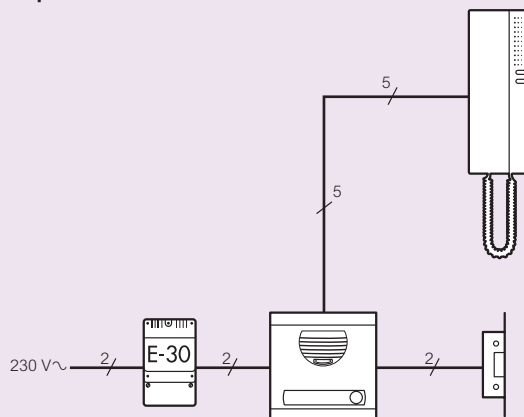

Wiring diagram

1 apartment